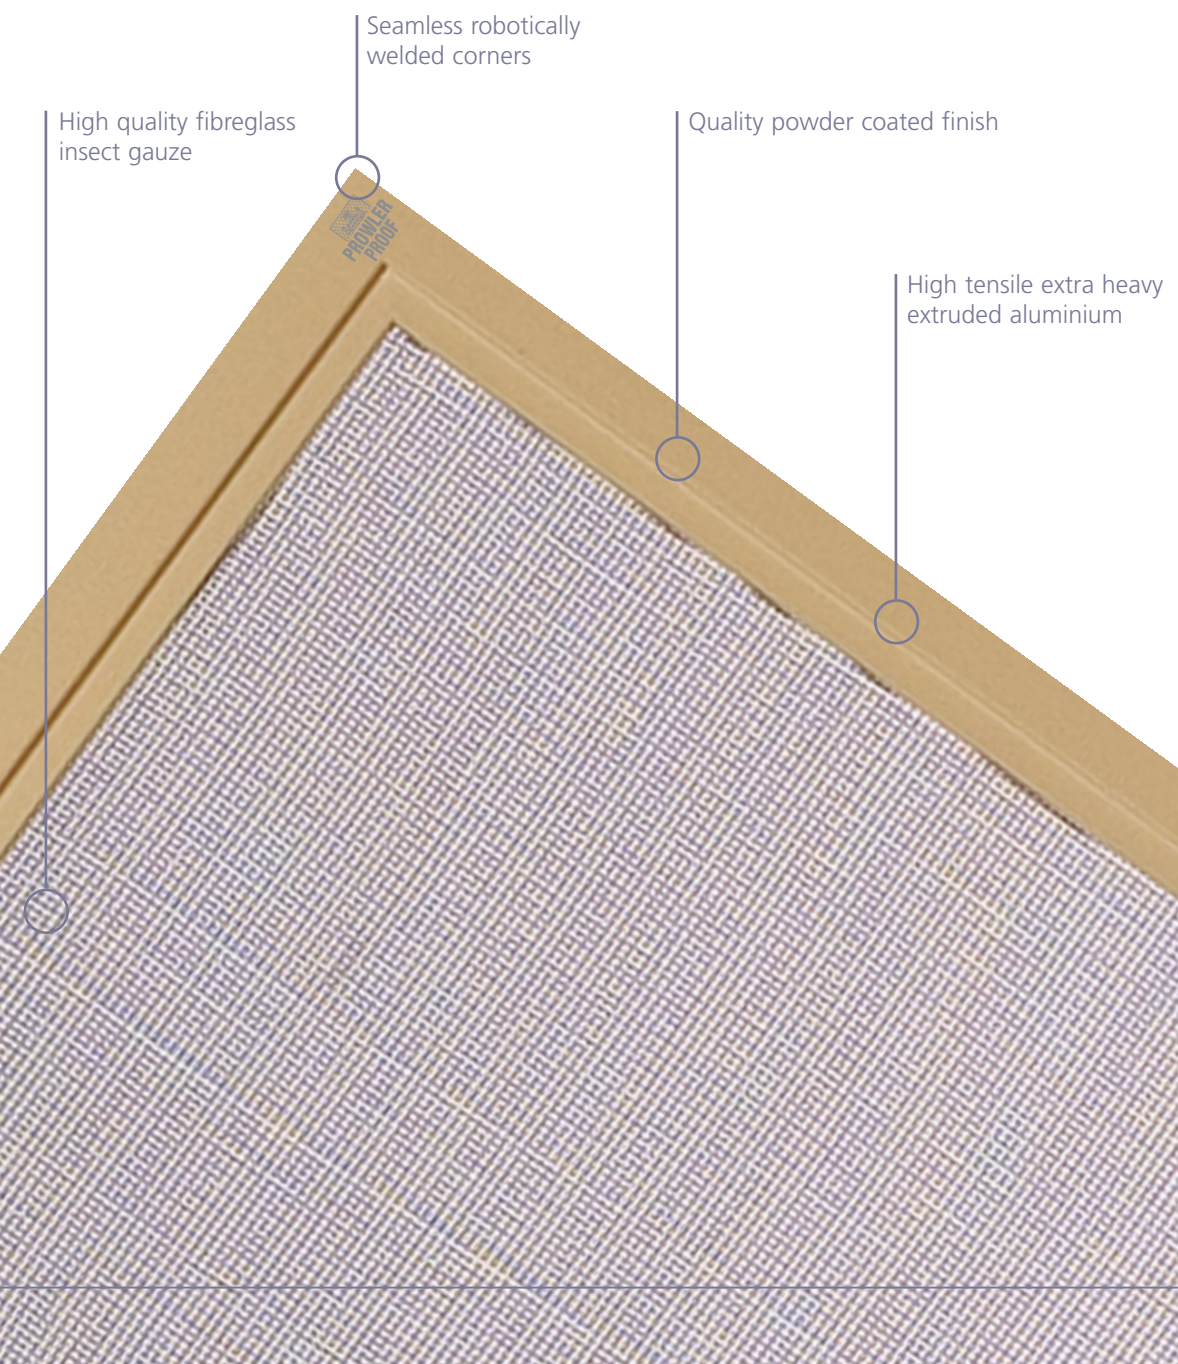

INSECT SCREENS:

- FULLY WELDED FRAMES
- FIBREGLASS INSECT GAUZE
- IDEAL FOR HIGHER STOREY WINDOWS WITH A LOW SECURITY RISK

insect screens
fully welded aluminium

A fully welded insect screen from corner to corner.