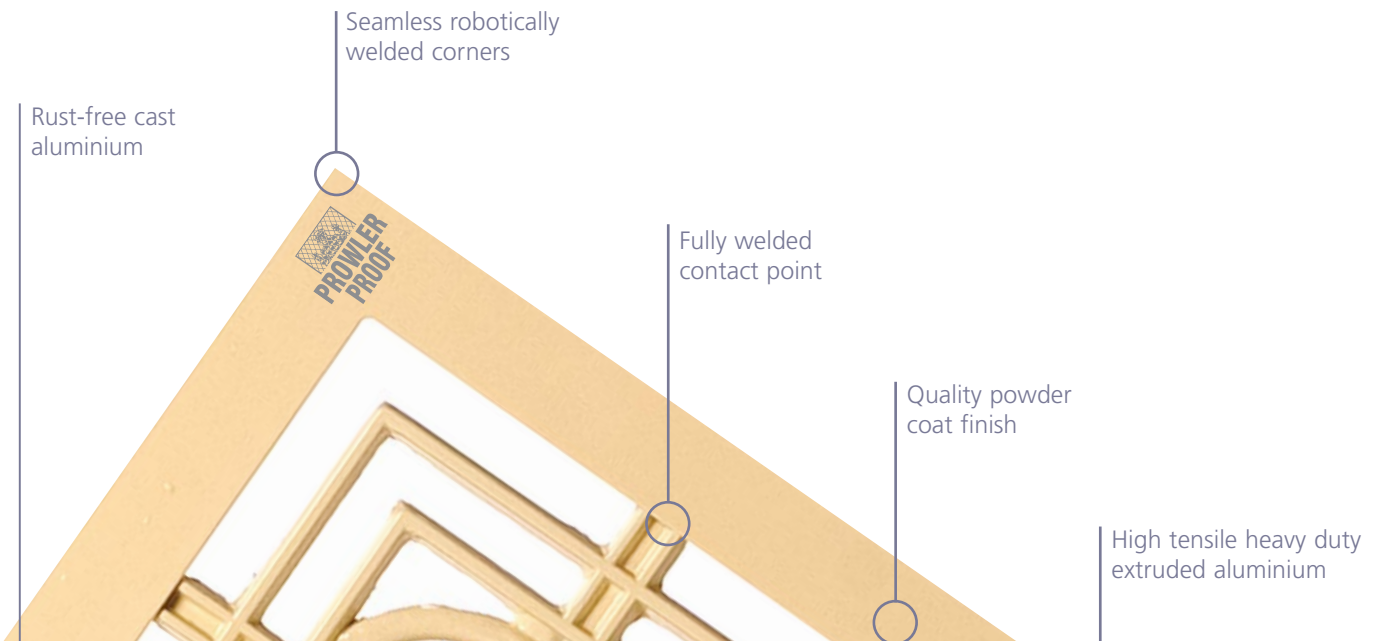

“Enhance the style of your home and add character with Heritage Designs.”

HERITAGE DESIGNS:

- SUITS THE STYLE OF YOUR HOME
- IDEAL FOR ENHANCING YOUR HOME'S FRONT ENTRANCE

heritage cast aluminium panels

Heritage products are welded into a high tensile heavy duty frame that is fully welded. All designs are welded at every contact point.